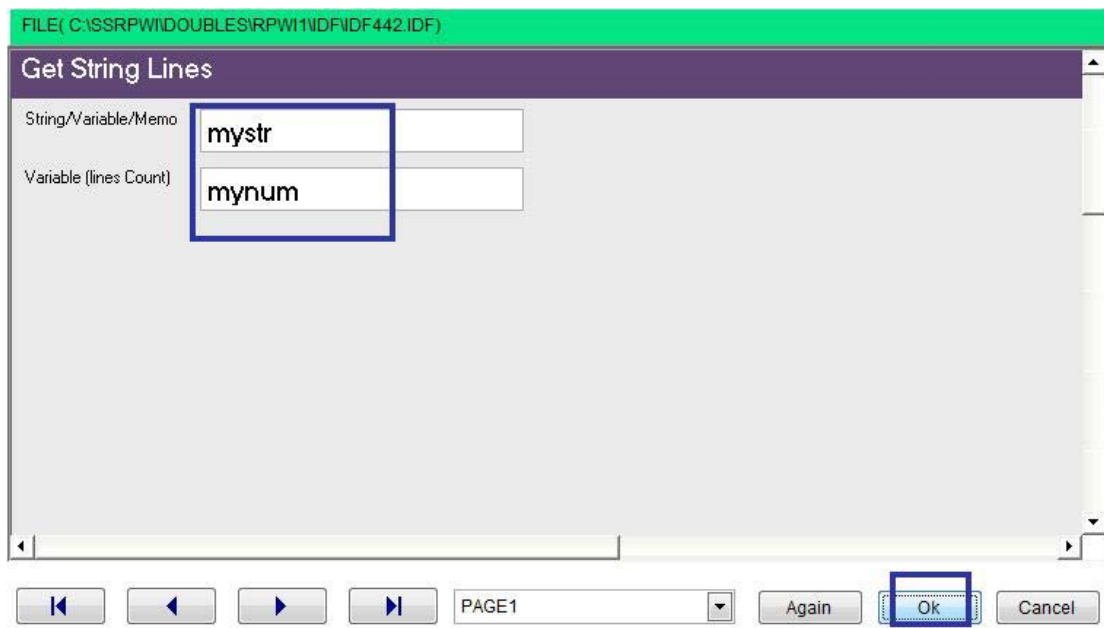

Domain (Memo) – Variable (Count Lines of String)

Interaction Page